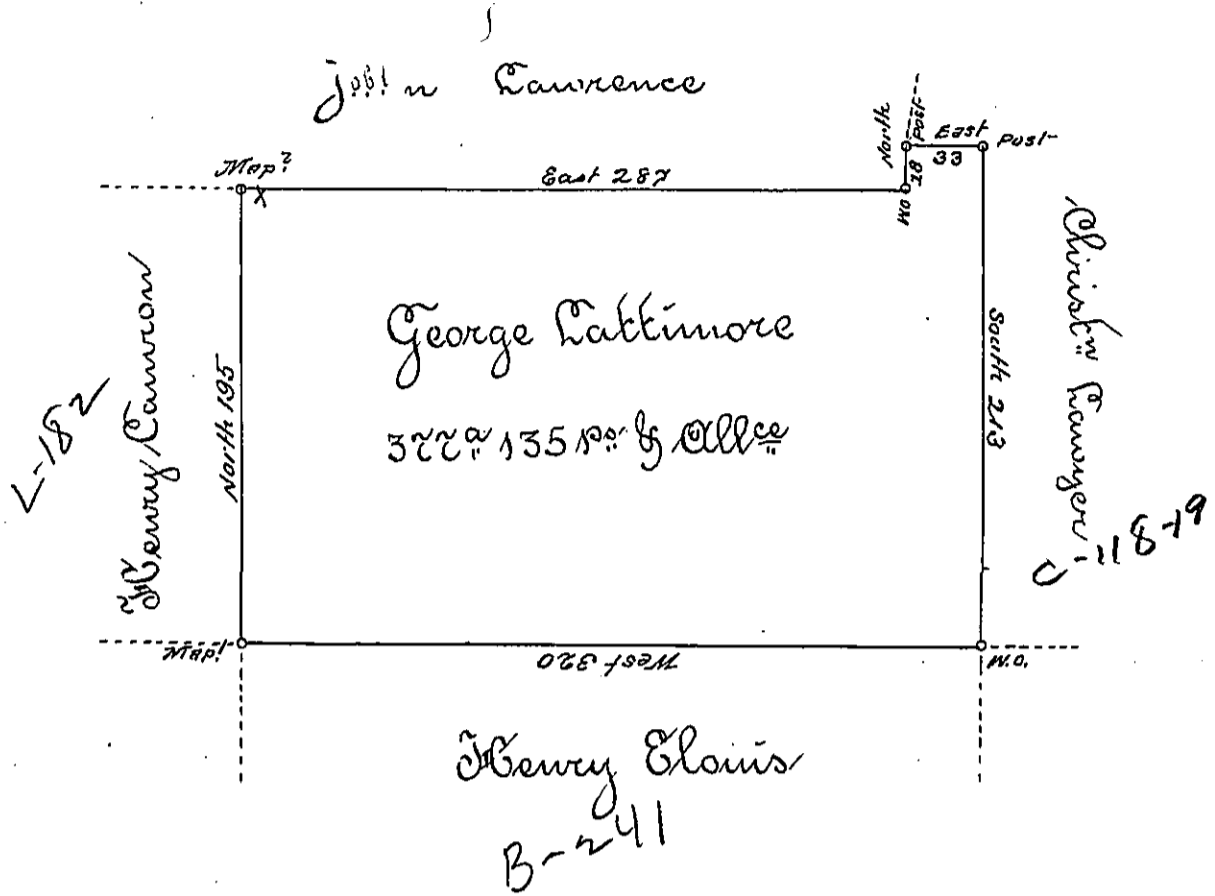

New Fairfield Township Crawford County

Situate on the West Side of French Creek in Allegheny County Containing  
 322<sup>a</sup> and 135 pr and allowance of six per cent for Roads be Surveyed the 9<sup>th</sup>  
 Day of November 1794 In pursuance of a Warrant dated the 13<sup>th</sup> Day of  
 April 1792

To Daniel Brodhead Esq }  
 Surveyor General }

Wm Power D. D.

IN TESTIMONY that the above is a copy of the original remaining on file in the  
 Department of Internal Affairs of Pennsylvania, made con-  
 formably to an Act of Assembly approved the 16th day of  
 February, 1833, I have hereunto set my Hand and caused  
 the Seal of said Department to be affixed at Harrisburg, this  
 eighteenth day of June 1895.